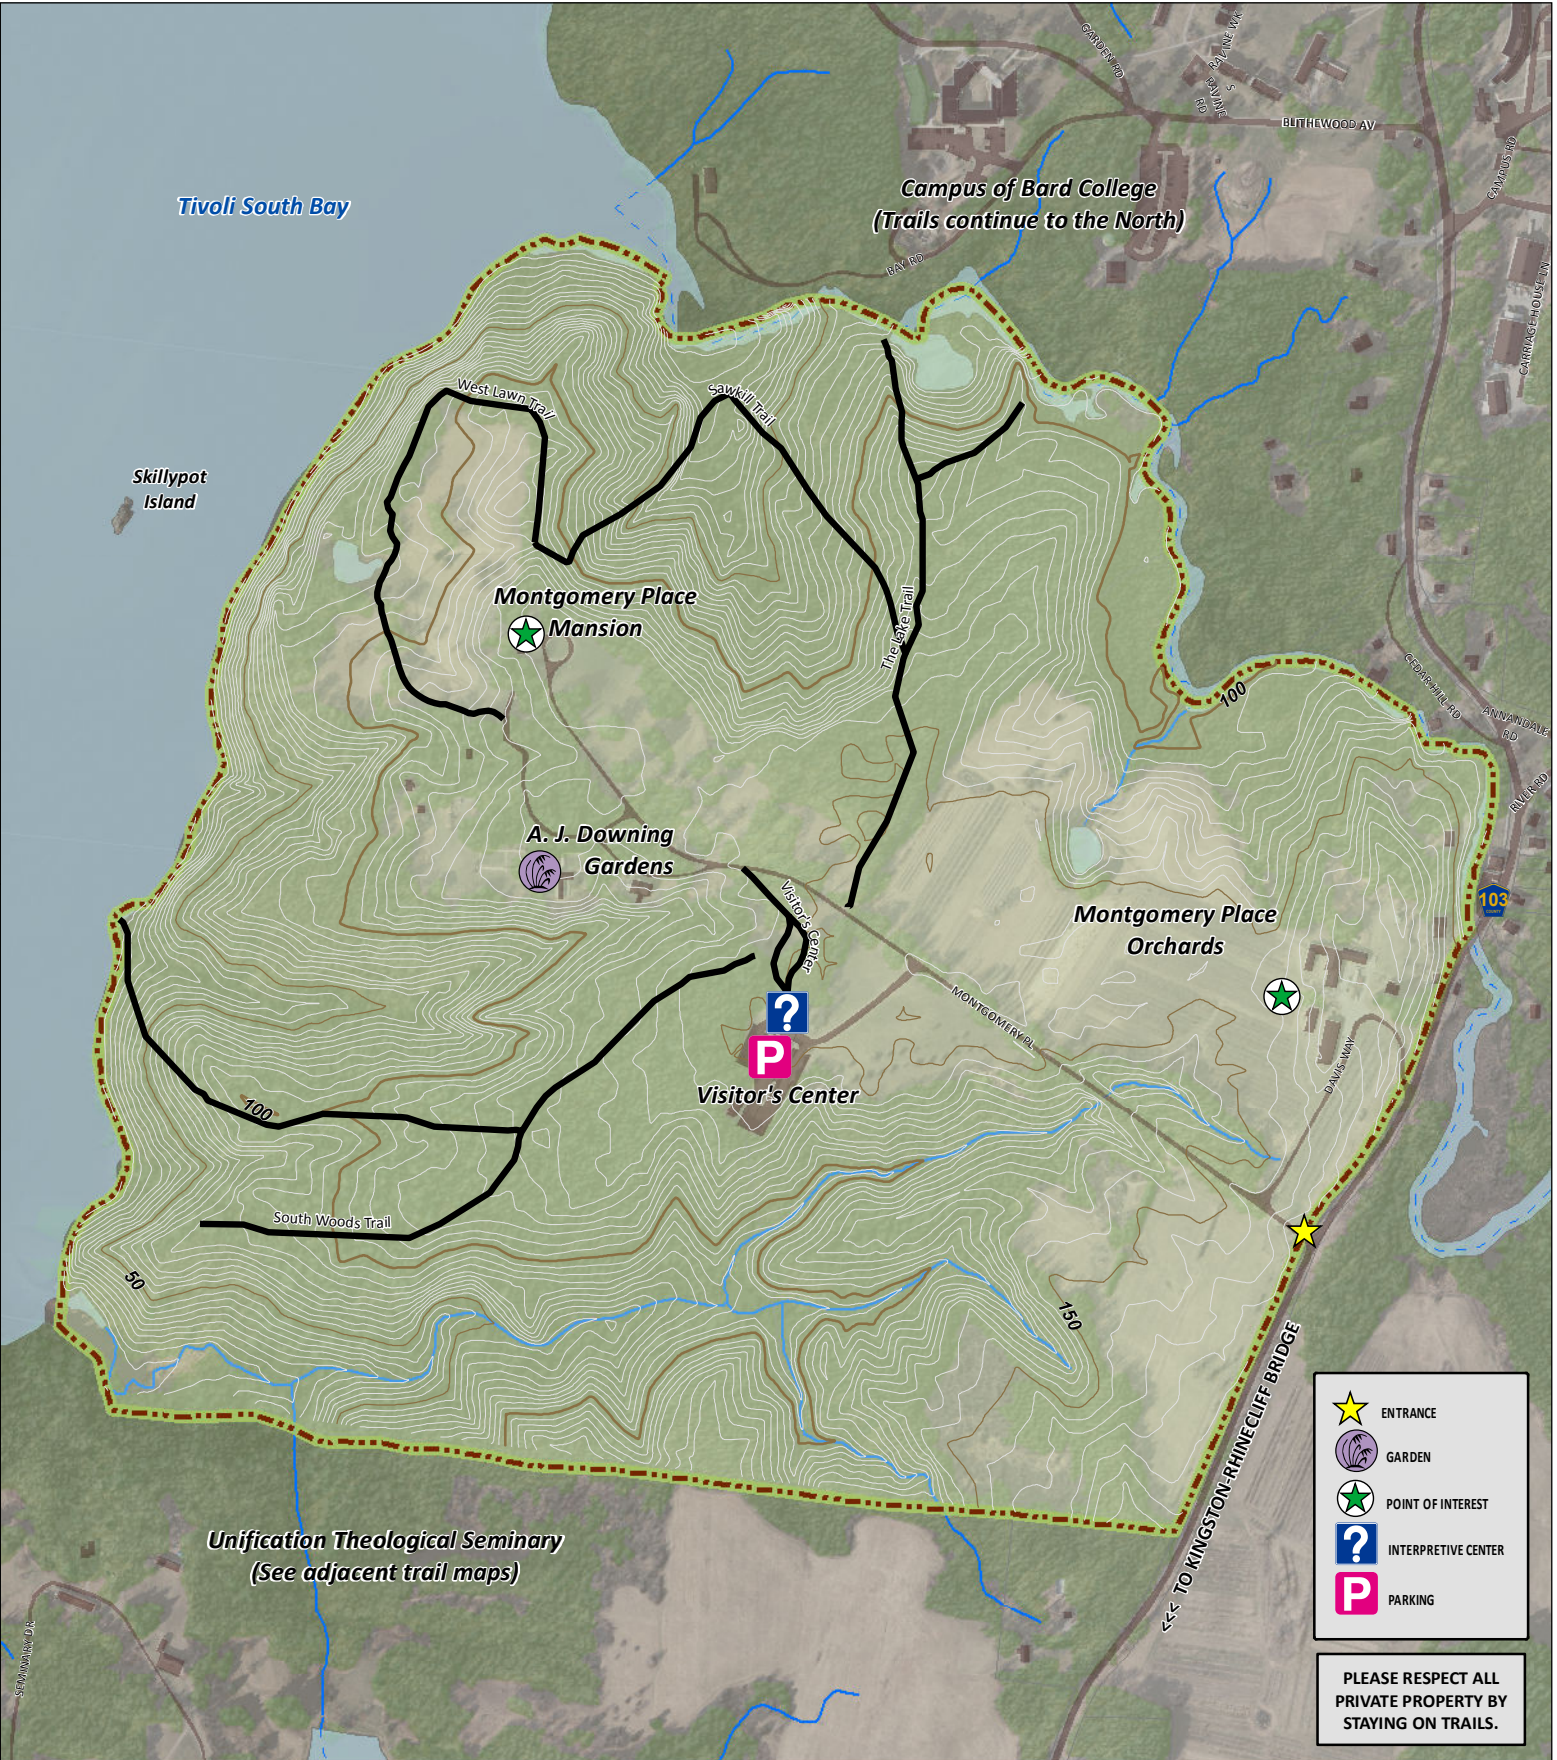

Trail Owner:  
Bard College  
Total Trail Length:  
1.93 Miles

# Montgomery Place Trail Map

<http://www.bard.edu/montgomeryplace/>

Address: 55 Montgomery Pl  
GPS Coordinates:  
-73.916542  
42.011

## Healthy Communities Trails Map Series

Dutchess County Department of Planning and Development  
In Partnership with the Dutchess County Department of Behavioral and Community Health  
Issued: 4/24/2019